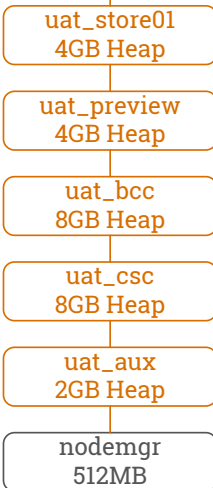

Oracle Commerce: WebLogic Advanced

DEVELOPMENT ENVIRONMENT

DEV WEB APP

UTILITY

UAT/STAGING ENVIRONMENT

UAT WEB APP

UAT INDEXING

DEV UAT
ORACLE DB

PRODUCTION ENVIRONMENT

ORACLE RAC

Oracle Commerce: Advanced

DEVELOPMENT ENVIRONMENT

UAT/STAGING ENVIRONMENT

DEV WEB APP

dev_store01
4GB Heap

dev_preview
4GB Heap

dev_bcc
8GB Heap

dev_csc
8GB Heap

Endeca
Full Impl

nodemgr
512MB

UAT WEB APP

uat_store01
4GB Heap

uat_preview
4GB Heap

uat_bcc
8GB Heap

uat_csc
8GB Heap

uat_aux
2GB Heap

nodemgr
512MB

UTILITY

Jenkins/
ATG Build

SVN

LogStash

Admin Srv
2GB Heap