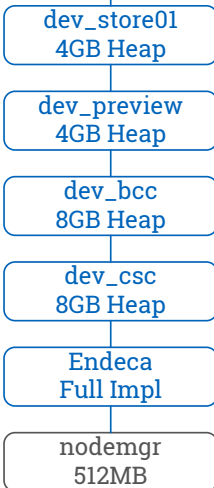

Oracle Commerce: WebLogic Advanced

DEVELOPMENT ENVIRONMENT

DEV WEB APP

UTILITY

UAT/STAGING ENVIRONMENT

UAT WEB APP

UAT INDEXING

DEV UAT
ORACLE DB

PRODUCTION ENVIRONMENT

ORACLE RAC

Oracle Commerce: Advanced

DEVELOPMENT ENVIRONMENT

UAT/STAGING ENVIRONMENT

DEV WEB APP

dev_store01
4GB Heap

dev_preview
4GB Heap

dev_bcc
8GB Heap

dev_csc
8GB Heap

Endeca
Full Impl

nodemgr
512MB

UAT WEB APP

uat_store01
4GB Heap

uat_preview
4GB Heap

uat_bcc
8GB Heap

uat_csc
8GB Heap

uat_aux
2GB Heap

nodemgr
512MB

UTILITY

Jenkins/
ATG Build

SVN

LogStash

Admin Srv
2GB Heap