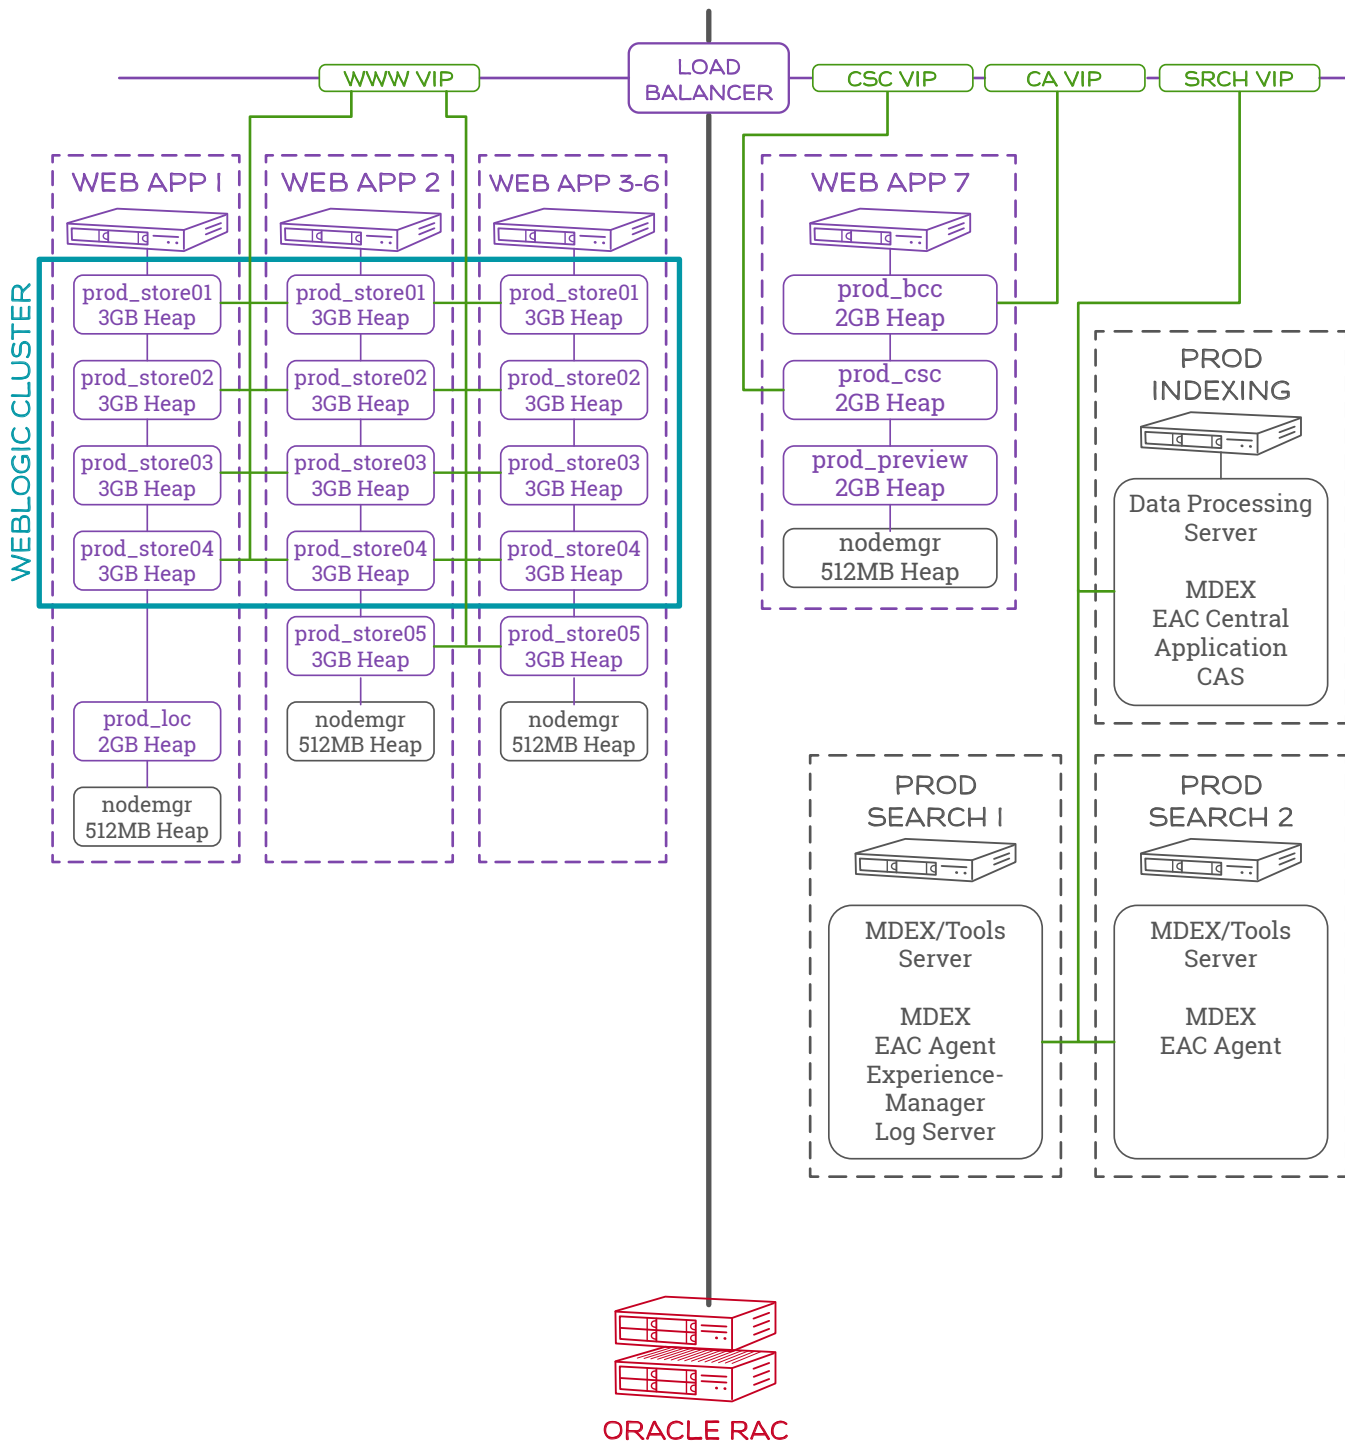

Oracle Commerce: WebLogic Advanced

DEVELOPMENT ENVIRONMENT

DEV WEB APP

UTILITY

UAT/STAGING ENVIRONMENT

UAT WEB APP

UAT INDEXING

DEV UAT
ORACLE DB

PRODUCTION ENVIRONMENT

ORACLE RAC

Oracle Commerce: Advanced

DEVELOPMENT ENVIRONMENT

UAT/STAGING ENVIRONMENT

DEV WEB APP

dev_store01
4GB Heap

dev_preview
4GB Heap

dev_bcc
8GB Heap

dev_csc
8GB Heap

Endeca
Full Impl

nodemgr
512MB

UAT WEB APP

uat_store01
4GB Heap

uat_preview
4GB Heap

uat_bcc
8GB Heap

UAT INDEXING

Full Endeca
Implementation

DEV UAT
ORACLE DB

PRODUCTION ENVIRONMENT